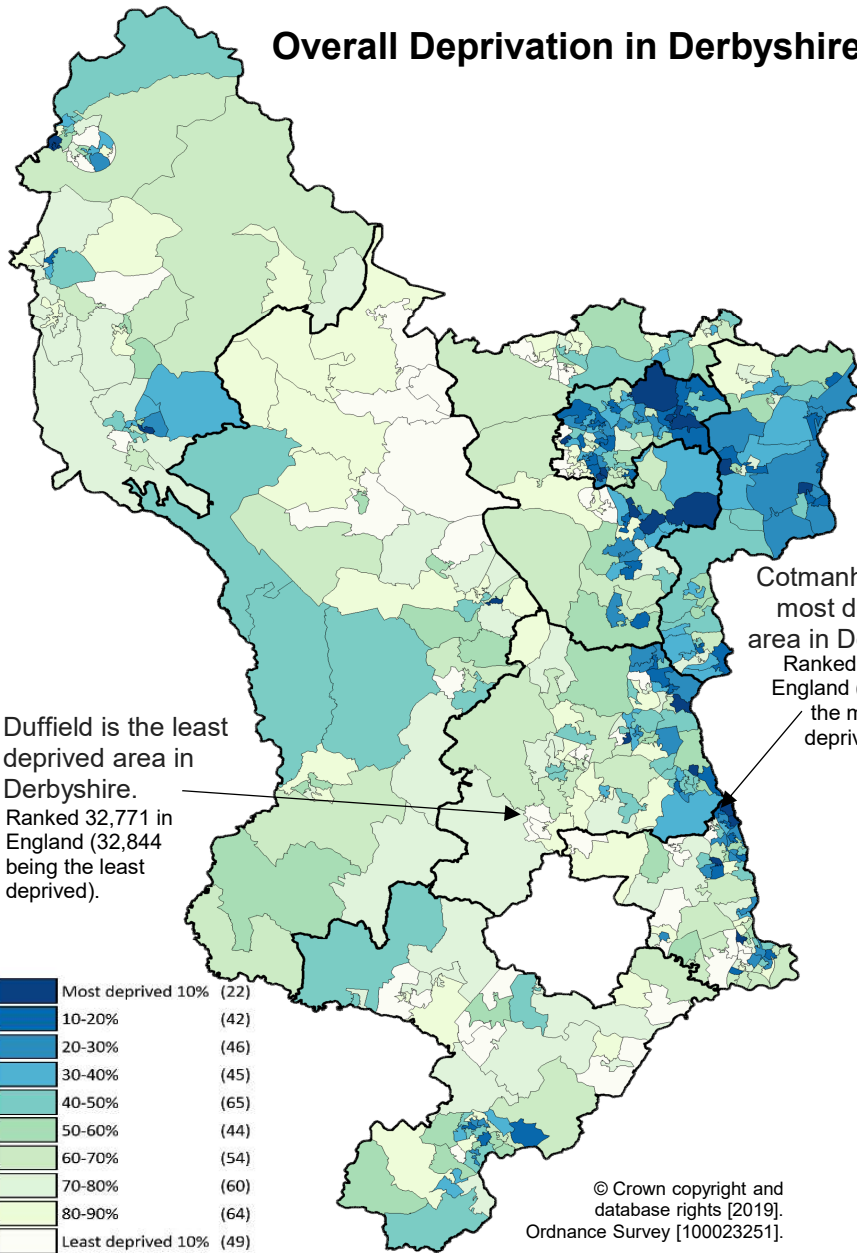

Deprivation in Derbyshire 2019

The English Indices of Multiple Deprivation (IMD) ranks all Lower Super Output Areas (LSOAs) in England from the most deprived to the least deprived. Of the 151 Upper Tier Local Authorities in England, Derbyshire ranks 103 (1 being the most deprived).

Overall Deprivation in Derbyshire

Duffield is the least deprived area in Derbyshire. Ranked 32,771 in England (32,844 being the least deprived).

Cotmanhay is the most deprived area in Derbyshire. Ranked 227 in England (1 being the most deprived).

Key Facts

- 22 areas (4%) in Derbyshire fall within the 10% most deprived nationally
- 64 areas (13%) in Derbyshire fall within the 20% most deprived nationally
- 15% (20,488) of children in Derbyshire live in deprived households (IDACI)
- 12% (24,739) of older people in Derbyshire live in low income households (IDAOPH)

© Crown copyright and database rights [2019]. Ordnance Survey [100023251].

Seven Domains of Deprivation

of areas in Derbyshire in the 20% most deprived nationally...