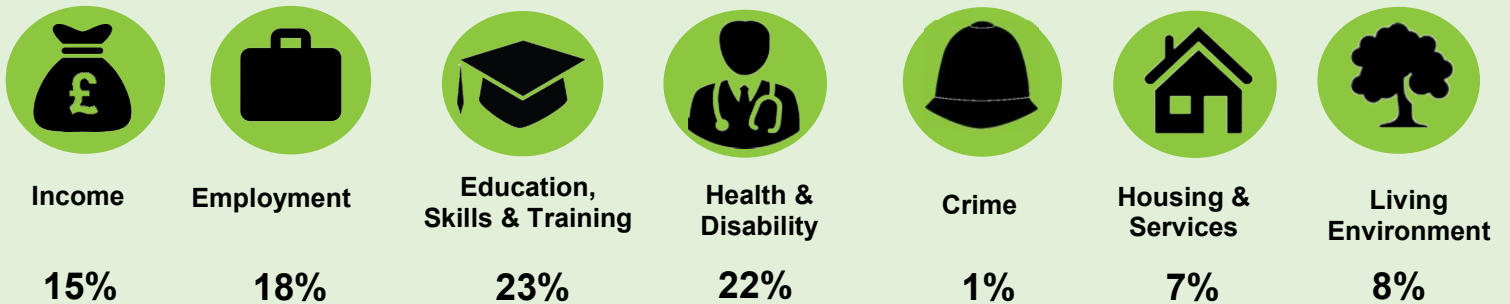

of areas in Derbyshire in the 20% most deprived nationally...