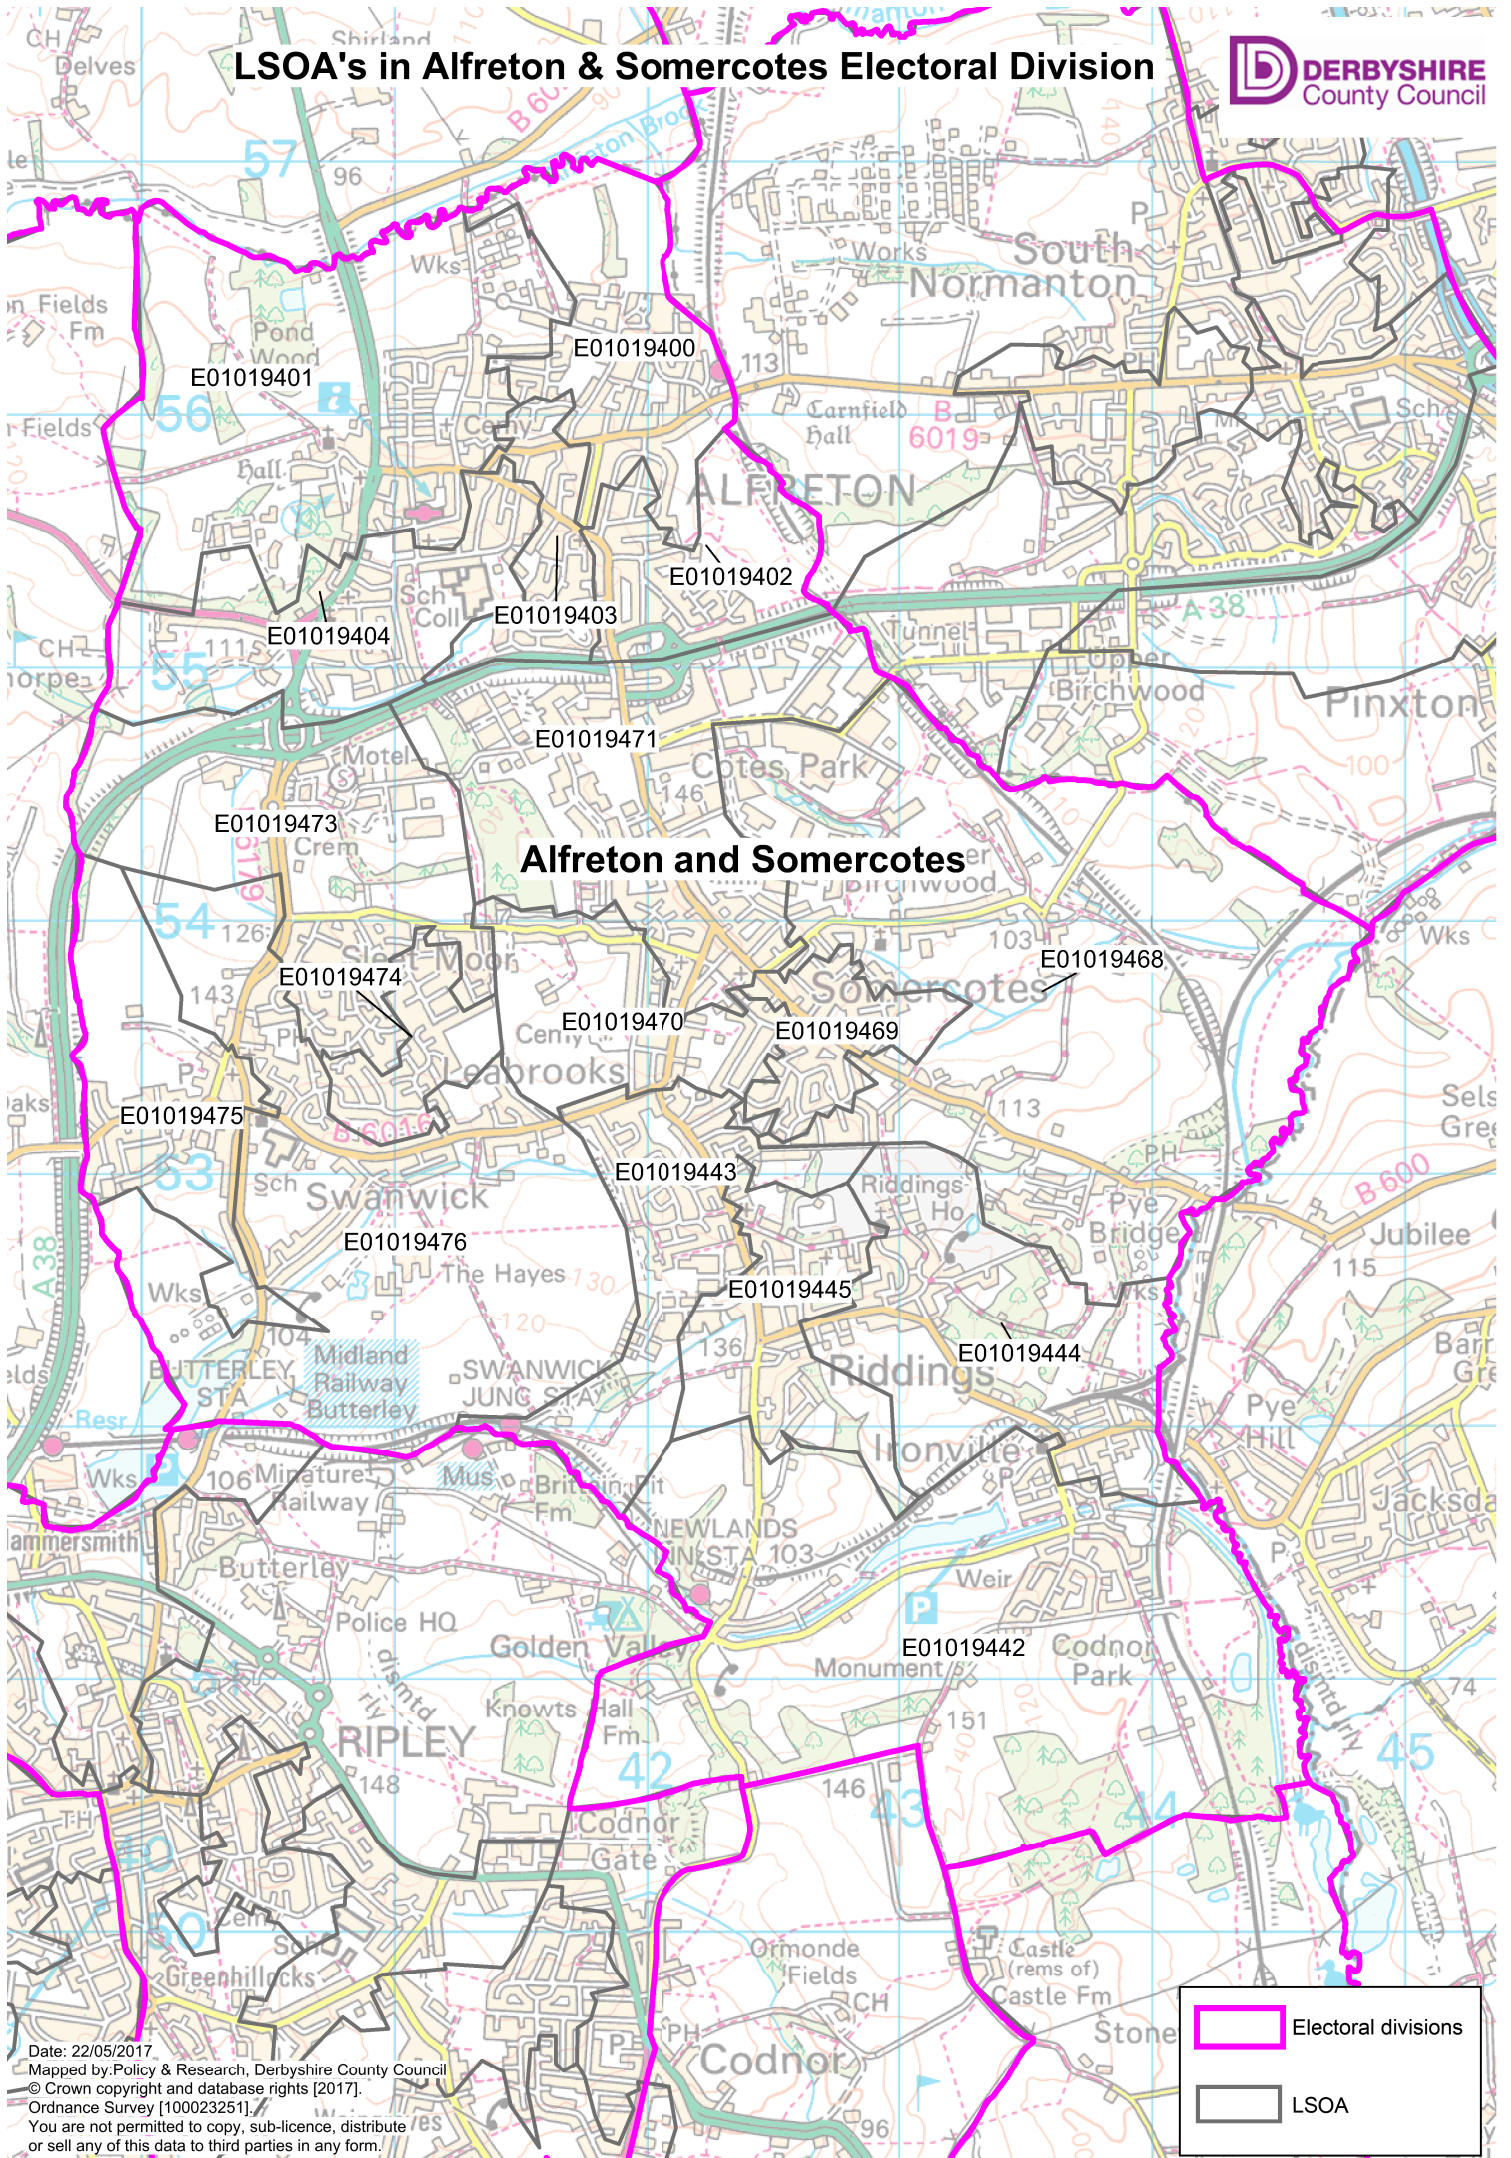

LSOA's in Alfreton & Somercotes Electoral Division

Date: 22/05/2017
Mapped by: Policy & Research, Derbyshire County Council
© Crown copyright and database rights [2017].
Ordnance Survey [100023251].
You are not permitted to copy, sub-licence, distribute or sell any of this data to third parties in any form.

	Electoral divisions
	LSOA