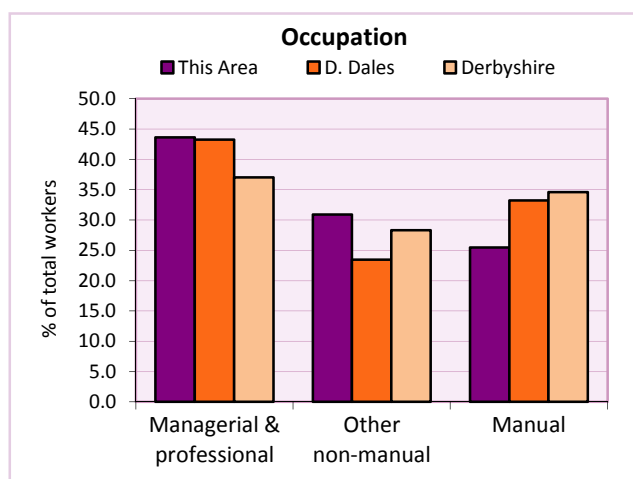

2011 Census: Summary Profile

Biggin

Area type and code
Parish (E04002724)

Workforce (continued)

Industry (people aged 16-74 in employment)	Number of workers	% of people aged 16-74 in employment		
		This Area	D. Dales	Derbyshire
Agriculture, forestry and fishing	1	1.8	3.5	1.0
Mining, quarrying and utilities	1	1.8	2.5	1.9
Manufacturing	12	21.8	11.3	14.9
Construction	5	9.1	8.5	8.5
Wholesale and retail	7	12.7	13.8	16.6
Business services	8	14.5	27.2	25.1
Public services	19	34.5	27.6	27.5
Other services	2	3.6	5.6	4.5

Chart category

Other

Other

Manufacturing

Other

Services

Services

Services

Services

Table KS605EW

Occupation (people aged 16-74 in employment)	Number of workers	% of people aged 16-74 in employment		
		This Area	D. Dales	Derbyshire
Managers, directors & senior officials	10	18.2	14.0	10.9
Professional	10	18.2	19.2	15.1
Associate professional & technical	4	7.3	10.1	11.0
Administrative & secretarial	9	16.4	9.6	10.9
Skilled trades	8	14.5	15.1	13.3
Caring, leisure & other services	6	10.9	8.1	9.6
Sales & customer service	2	3.6	5.8	7.9
Process, plant & machine operatives	3	5.5	7.4	9.6
Elementary occupations	3	5.5	10.8	11.7

Chart category

Managerial & professional

Managerial & professional

Managerial & professional

Other non-manual

Manual

Other non-manual

Other non-manual

Manual

Manual

Table KS608EW

For an **explanation** of the various terms used in these tables, please see the accompanying **Glossary**.

Extension profiles covering the following topics in more detail will also be available:

Population, Economic Activity, Equalities, Health, Households, and Housing.

Profiles in Adobe Acrobat (pdf) format can be downloaded from the Derbyshire Observatory web site, which also provides interactive maps and charts - <http://observatory.derbyshire.gov.uk>

Please note that figures vary across the Census Profiles as different denominators are used. 2011 Census Table reference numbers are provided beneath each individual table in the Census Profiles should you require further information.

Version: 6.31