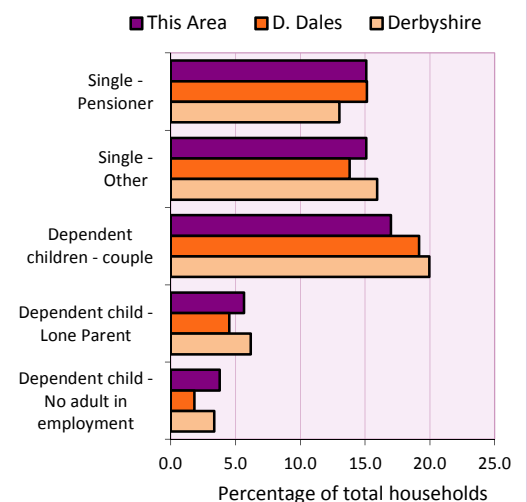

Household types

Car/van ownership

Number of households	% of total households			
	This Area	D. Dales	Derbyshire	
No car or van	2	3.8	14.8	20.1

Table KS404EW