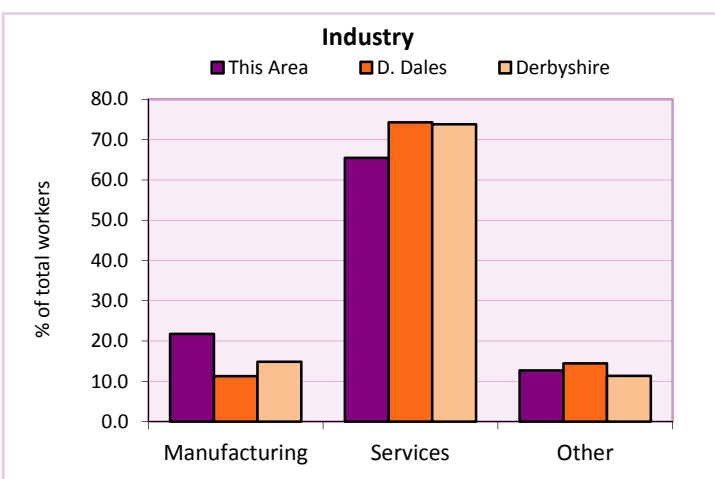

2011 Census: Summary Profile

Biggin

Area type and code
Parish (E04002724)

Workforce (continued)

Industry (people aged 16-74 in employment)	Number of workers	% of people aged 16-74 in employment		
		This Area	D. Dales	Derbyshire
Agriculture, forestry and fishing	1	1.8	3.5	1.0
Mining, quarrying and utilities	1	1.8	2.5	1.9
Manufacturing	12	21.8	11.3	14.9
Construction	5	9.1	8.5	8.5
Wholesale and retail	7	12.7	13.8	16.6
Business services	8	14.5	27.2	25.1
Public services	19	34.5	27.6	27.5
Other services	2	3.6	5.6	4.5

Chart category

Other

Other

Manufacturing

Other

Services

Services

Services

Services

Table KS605EW

Occupation (people aged 16-74 in employment)	Number of workers	% of people aged 16-74 in employment		
		This Area	D. Dales	Derbyshire
Managers, directors & senior officials	10	18.2	14.0	10.9
Professional	10	18.2	19.2	15.1
Associate professional & technical	4	7.3	10.1	11.0
Administrative & secretarial	9	16.4	9.6	10.9
Skilled trades	8	14.5	15.1	13.3
Caring, leisure & other services	6	10.9	8.1	9.6
Sales & customer service	2	3.6	5.8	7.9
Process, plant & machine operatives	3	5.5	7.4	9.6
Elementary occupations	3	5.5	10.8	11.7

Chart category

Managerial & professional

Managerial & professional

Managerial & professional

Other non-manual

Manual

Other non-manual

Other non-manual

Manual

Manual

Table KS608EW

For an **explanation** of the various terms used in these tables, please see the accompanying **Glossary**.

Extension profiles covering the following topics in more detail will also be available:

Population, Economic Activity, Equalities, Health, Households, and Housing.

Profiles in Adobe Acrobat (pdf) format can be downloaded from the Derbyshire Observatory web site, which also provides interactive maps and charts - <http://observatory.derbyshire.gov.uk>

Please note that figures vary across the Census Profiles as different denominators are used. 2011 Census Table reference numbers are provided beneath each individual table in the Census Profiles should you require further information.

Version: 6.31