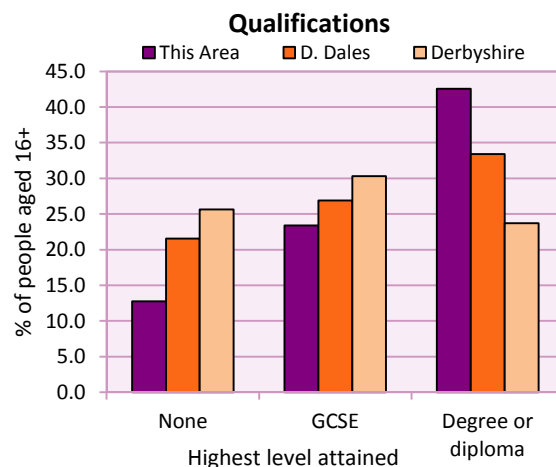

Table LC2804EW

Length of residence in the UK	Number of people	% of total residents		
		This Area	D. Dales	Derbyshire
Less than 2 years	0	0.0	0.3	0.3
2 years or more but less than 5 years	0	0.0	0.4	0.5
5 years or more but less than 10 years	0	0.0	0.5	0.6
10 years or more	4	3.3	2.1	2.0
Born in the UK	116	96.7	96.7	96.7

Table QS803EW

2011 Census: Summary Profile

Biggin

Area type and code
Parish (E04002724)

Education

Full-time students	Number	% of population in age group		
		This Area	D. Dales	Derbyshire
aged 16-17	0	#DIV/0!	88.6	86.3
aged 18-74	1	1.3	2.4	2.9

Table KS501EW

Qualifications	People (aged 16+)	% of all people aged 16+		
		This Area	D. Dales	Derbyshire
No qualifications	12	12.8	21.5	25.7
Highest level attained				
GCSE	22	23.4	26.9	30.3
Degree or diploma	40	42.6	33.4	23.7

Table KS501EW

Workforce

Economic activity	People aged 16-74								
	This Area			Derbyshire Dales			Derbyshire		
	Males	Females	All	Males	Females	All	Males	Females	All
Economically active									
- number	32	28	60	19,566	16,975	36,541	211,349	185,704	397,053
- rate (%)	80.0	71.8	75.9	75.1	65.5	70.3	74.8	65.1	69.9
All unemployed									
- number	3	2	5	863	531	1,394	13,541	8,665	22,206
- rate (%)	7.5	5.1	6.3	3.3	2.0	2.7	4.8	3.0	3.9
Economically inactive									
- number	8	11	19	6,492	8,945	15,437	71,240	99,505	170,745
- rate (%)	20.0	28.2	24.1	24.9	34.5	29.7	25.2	34.9	30.1