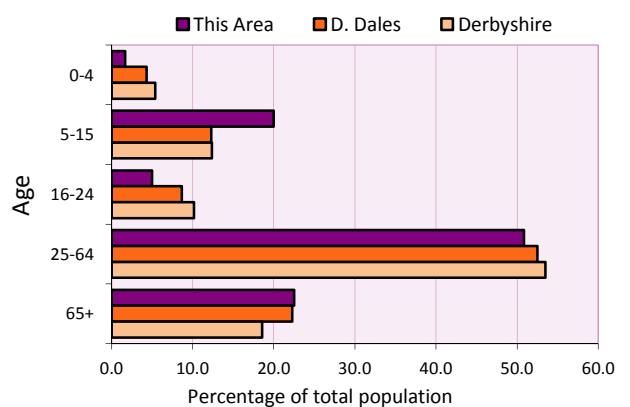

Biggin

Area type and code
Parish (E04002724)

Population

Population change since 2001

Change in numbers	% change		
	This Area	D. Dales	Derbyshire
+15	+14.3	+2.4	+4.8

2011 Census Table KS101EW and 2001 Census Table S001

Residents

	Number
Total resident population	120
- in households	120
- in communal establishments	0

Table KS101EW

Density of population

Area (hectares)	Persons per hectare		
	This Area	D. Dales	Derbyshire
260	0.5	0.9	3.0

Table KS101EW

Age structure	Number of people	% of total population		
		This Area	D. Dales	Derbyshire
0-4 years	2	1.7	4.3	5.4
5-15 years	24	20.0	12.3	12.4
16-24 years	6	5.0	8.7	10.2
25-64 years	61	50.8	52.5	53.5
65 and over	27	22.5	22.3	18.6

Table KS102EW

Age structure of the population

Households

Total households

Number	Average household size (persons)		
	This Area	D. Dales	Derbyshire
53	2.26	2.31	2.31

Table KS101EW and KS403EW

Household types