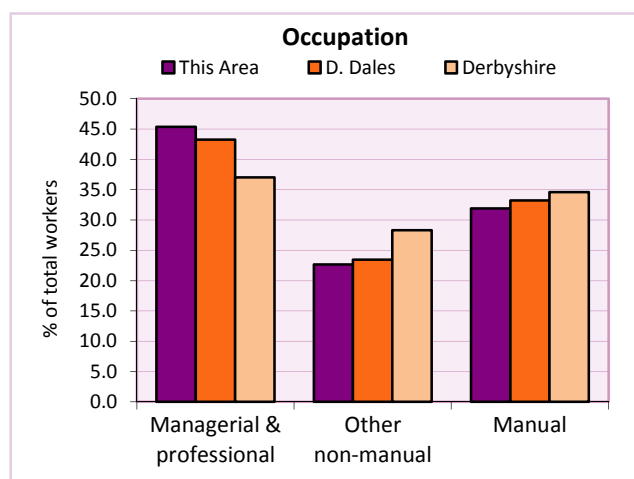

2011 Census: Summary Profile

Cubley

Area type and code
Parish (E04002742)

Workforce (continued)

Industry (people aged 16-74 in employment)	Number of workers	% of people aged 16-74 in employment		
		This Area	D. Dales	Derbyshire
Agriculture, forestry and fishing	12	8.5	3.5	1.0
Mining, quarrying and utilities	4	2.8	2.5	1.9
Manufacturing	16	11.3	11.3	14.9
Construction	13	9.2	8.5	8.5
Wholesale and retail	19	13.5	13.8	16.6
Business services	36	25.5	27.2	25.1
Public services	27	19.1	27.6	27.5
Other services	14	9.9	5.6	4.5

Chart category

Other

Other

Manufacturing

Other

Services

Services

Services

Services

Table KS605EW

Occupation (people aged 16-74 in employment)	Number of workers	% of people aged 16-74 in employment		
		This Area	D. Dales	Derbyshire
Managers, directors & senior officials	22	15.6	14.0	10.9
Professional	29	20.6	19.2	15.1
Associate professional & technical	13	9.2	10.1	11.0
Administrative & secretarial	14	9.9	9.6	10.9
Skilled trades	29	20.6	15.1	13.3
Caring, leisure & other services	10	7.1	8.1	9.6
Sales & customer service	8	5.7	5.8	7.9
Process, plant & machine operatives	7	5.0	7.4	9.6
Elementary occupations	9	6.4	10.8	11.7

Chart category

Managerial & professional

Managerial & professional

Managerial & professional

Other non-manual

Manual

Other non-manual

Other non-manual

Manual

Manual

Table KS608EW

For an **explanation** of the various terms used in these tables, please see the accompanying **Glossary**.

Extension profiles covering the following topics in more detail will also be available:

Population, Economic Activity, Equalities, Health, Households, and Housing.

Profiles in Adobe Acrobat (pdf) format can be downloaded from the Derbyshire Observatory web site, which also provides interactive maps and charts - <http://observatory.derbyshire.gov.uk>

Please note that figures vary across the Census Profiles as different denominators are used. 2011 Census Table reference numbers are provided beneath each individual table in the Census Profiles should you require further information.

Version: 6.31