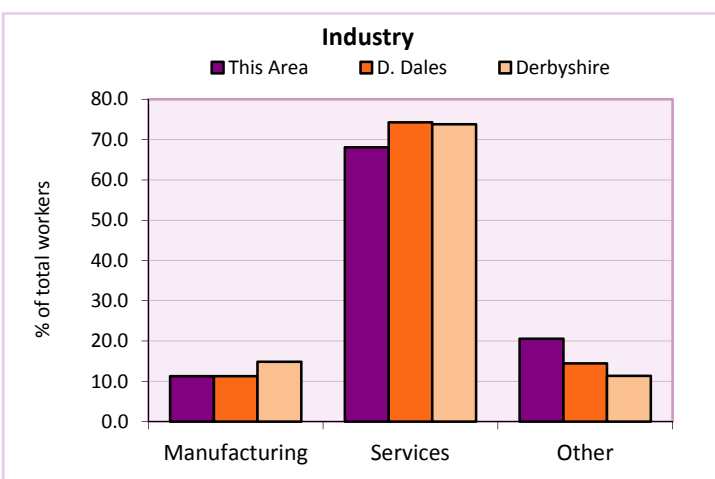

2011 Census: Summary Profile

Cubley

Area type and code
Parish (E04002742)

Workforce (continued)

Industry (people aged 16-74 in employment)	Number of workers	% of people aged 16-74 in employment		
		This Area	D. Dales	Derbyshire
Agriculture, forestry and fishing	12	8.5	3.5	1.0
Mining, quarrying and utilities	4	2.8	2.5	1.9
Manufacturing	16	11.3	11.3	14.9
Construction	13	9.2	8.5	8.5
Wholesale and retail	19	13.5	13.8	16.6
Business services	36	25.5	27.2	25.1
Public services	27	19.1	27.6	27.5
Other services	14	9.9	5.6	4.5

Chart category

Other

Other

Manufacturing

Other

Services

Services

Services

Services

Table KS605EW

Occupation (people aged 16-74 in employment)	Number of workers	% of people aged 16-74 in employment		
		This Area	D. Dales	Derbyshire
Managers, directors & senior officials	22	15.6	14.0	10.9
Professional	29	20.6	19.2	15.1
Associate professional & technical	13	9.2	10.1	11.0
Administrative & secretarial	14	9.9	9.6	10.9
Skilled trades	29	20.6	15.1	13.3
Caring, leisure & other services	10	7.1	8.1	9.6
Sales & customer service	8	5.7	5.8	7.9
Process, plant & machine operatives	7	5.0	7.4	9.6
Elementary occupations	9	6.4	10.8	11.7

Chart category

Managerial & professional

Managerial & professional

Managerial & professional

Other non-manual

Manual

Other non-manual

Other non-manual

Manual

Manual

Table KS608EW

For an **explanation** of the various terms used in these tables, please see the accompanying **Glossary**.

Extension profiles covering the following topics in more detail will also be available:

Population, Economic Activity, Equalities, Health, Households, and Housing.

Profiles in Adobe Acrobat (pdf) format can be downloaded from the Derbyshire Observatory web site, which also provides interactive maps and charts - <http://observatory.derbyshire.gov.uk>

Please note that figures vary across the Census Profiles as different denominators are used. 2011 Census Table reference numbers are provided beneath each individual table in the Census Profiles should you require further information.

Version: 6.31