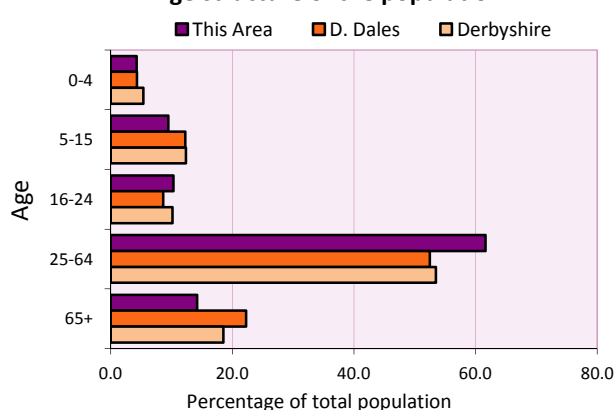

Residents

	Number
Total resident population	232
- in households	232
- in communal establishments	0

Table KS101EW

Density of population

Area (hectares)	Persons per hectare		
	This Area	D. Dales	Derbyshire
963	0.2	0.9	3.0

Table KS101EW

Age structure	Number of people	% of total population		
		This Area	D. Dales	Derbyshire
0-4 years	10	4.3	4.3	5.4
5-15 years	22	9.5	12.3	12.4
16-24 years	24	10.3	8.7	10.2
25-64 years	143	61.6	52.5	53.5
65 and over	33	14.2	22.3	18.6

Table KS102EW

Age structure of the population

Households

Total households

Number	Average household size (persons)		
	This Area	D. Dales	Derbyshire
94	2.47	2.31	2.31

Table KS101EW and KS403EW

Household types