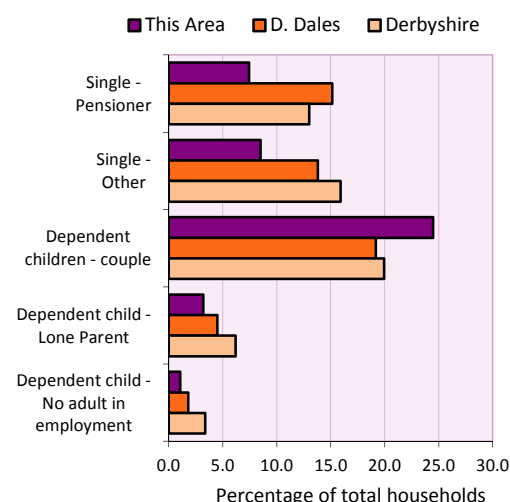

Household types

Car/van ownership

Number of households	% of total households			
	This Area	D. Dales	Derbyshire	
No car or van	3	3.2	14.8	20.1

Table KS404EW