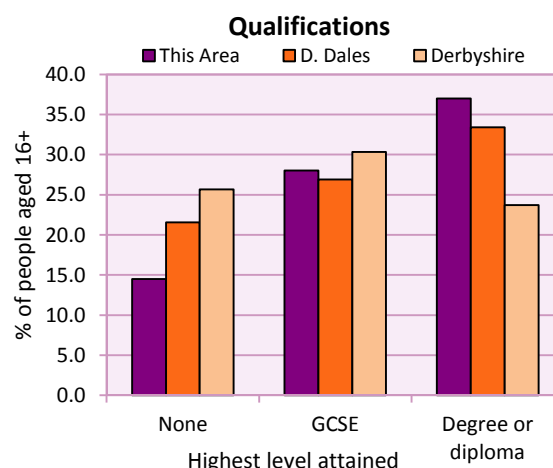

Table LC2804EW

Length of residence in the UK	Number of people	% of total residents		
		This Area	D. Dales	Derbyshire
Less than 2 years	0	0.0	0.3	0.3
2 years or more but less than 5 years	1	0.4	0.4	0.5
5 years or more but less than 10 years	1	0.4	0.5	0.6
10 years or more	2	0.9	2.1	2.0
Born in the UK	228	98.3	96.7	96.7

Table QS803EW

2011 Census: Summary Profile

Cubley

Area type and code
Parish (E04002742)

Education

Full-time students	Number	% of population in age group		
		This Area	D. Dales	Derbyshire
aged 16-17	9	100.0	88.6	86.3
aged 18-74	8	4.4	2.4	2.9

Table KS501EW

Qualifications	People (aged 16+)	% of all people aged 16+		
		This Area	D. Dales	Derbyshire
No qualifications	29	14.5	21.5	25.7
Highest level attained				
GCSE	56	28.0	26.9	30.3
Degree or diploma	74	37.0	33.4	23.7

Table KS501EW

Workforce

Economic activity	People aged 16-74								
	This Area			Derbyshire Dales			Derbyshire		
	Males	Females	All	Males	Females	All	Males	Females	All
Economically active									
- number	85	62	147	19,566	16,975	36,541	211,349	185,704	397,053
- rate (%)	82.5	70.5	77.0	75.1	65.5	70.3	74.8	65.1	69.9
All unemployed									
- number	5	0	5	863	531	1,394	13,541	8,665	22,206
- rate (%)	4.9	0.0	2.6	3.3	2.0	2.7	4.8	3.0	3.9
Economically inactive									
- number	18	26	44	6,492	8,945	15,437	71,240	99,505	170,745
- rate (%)	17.5	29.5	23.0	24.9	34.5	29.7	25.2	34.9	30.1