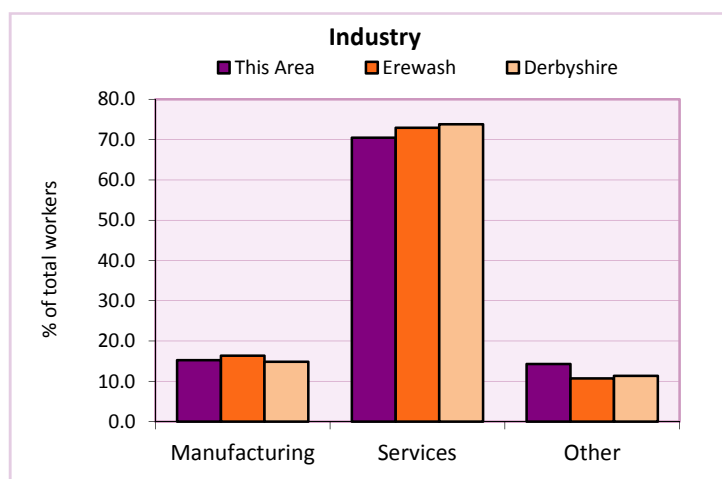

2011 Census: Summary Profile

Morley

Area type and code
Parish (E04002831)

Workforce (continued)

Industry (people aged 16-74 in employment)	Number of workers	% of people aged 16-74 in employment		
		This Area	Erewash	Derbyshire
Agriculture, forestry and fishing	15	7.4	0.3	1.0
Mining, quarrying and utilities	3	1.5	1.8	1.9
Manufacturing	31	15.3	16.3	14.9
Construction	11	5.4	8.7	8.5
Wholesale and retail	25	12.3	17.8	16.6
Business services	62	30.5	25.6	25.1
Public services	44	21.7	25.5	27.5
Other services	12	5.9	3.9	4.5

Chart category

Other

Other

Manufacturing

Other

Services

Services

Services

Services

Table KS605EW

Occupation (people aged 16-74 in employment)	Number of workers	% of people aged 16-74 in employment		
		This Area	Erewash	Derbyshire
Managers, directors & senior officials	32	15.8	10.0	10.9
Professional	46	22.7	13.6	15.1
Associate professional & technical	18	8.9	11.3	11.0
Administrative & secretarial	17	8.4	11.5	10.9
Skilled trades	31	15.3	13.7	13.3
Caring, leisure & other services	17	8.4	8.9	9.6
Sales & customer service	14	6.9	9.0	7.9
Process, plant & machine operatives	10	4.9	9.8	9.6
Elementary occupations	18	8.9	12.0	11.7

Chart category

Managerial & professional

Managerial & professional

Managerial & professional

Other non-manual

Manual

Other non-manual

Other non-manual

Manual

Manual

Table KS608EW

For an **explanation** of the various terms used in these tables, please see the accompanying **Glossary**.

Extension profiles covering the following topics in more detail will also be available:

Population, Economic Activity, Equalities, Health, Households, and Housing.

Profiles in Adobe Acrobat (pdf) format can be downloaded from the Derbyshire Observatory web site, which also provides interactive maps and charts - <http://observatory.derbyshire.gov.uk>

Please note that figures vary across the Census Profiles as different denominators are used. 2011 Census Table reference numbers are provided beneath each individual table in the Census Profiles should you require further information.

Version: 6.31