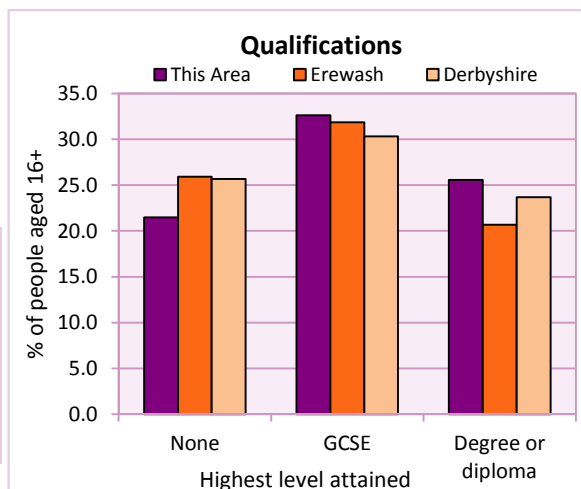

Table QS803EW

2011 Census: Summary Profile

Morley

Area type and code
Parish (E04002831)

Education

Full-time students	Number	% of population in age group		
		This Area	Erewash	Derbyshire
aged 16-17	21	91.3	85.7	86.3
aged 18-74	10	3.3	2.9	2.9

Table KS501EW

Qualifications	People (aged 16+)	% of all people aged 16+		
		This Area	Erewash	Derbyshire
No qualifications	79	21.5	25.9	25.7
Highest level attained				
GCSE	120	32.6	31.9	30.3
Degree or diploma	94	25.5	20.7	23.7

Table KS501EW

Workforce

Economic activity	People aged 16-74								
	This Area			Erewash			Derbyshire		
	Males	Females	All	Males	Females	All	Males	Females	All
Economically active									
- number	110	102	212	31,164	27,880	59,044	211,349	185,704	397,053
- rate (%)	70.1	61.8	65.8	76.4	66.7	71.5	74.8	65.1	69.9
All unemployed									
- number	3	4	7	2,293	1,449	3,742	13,541	8,665	22,206
- rate (%)	1.9	2.4	2.2	5.6	3.5	4.5	4.8	3.0	3.9
Economically inactive									
- number	47	63	110	9,633	13,932	23,565	71,240	99,505	170,745
- rate (%)	29.9	38.2	34.2	23.6	33.3	28.5	25.2	34.9	30.1