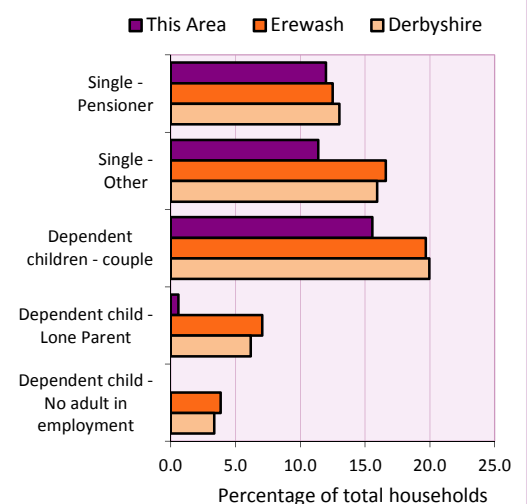

Household types

Car/van ownership

Number of households	% of total households			
	This Area	Erewash	Derbyshire	
No car or van	18	10.8	22.4	20.1

Table KS404EW