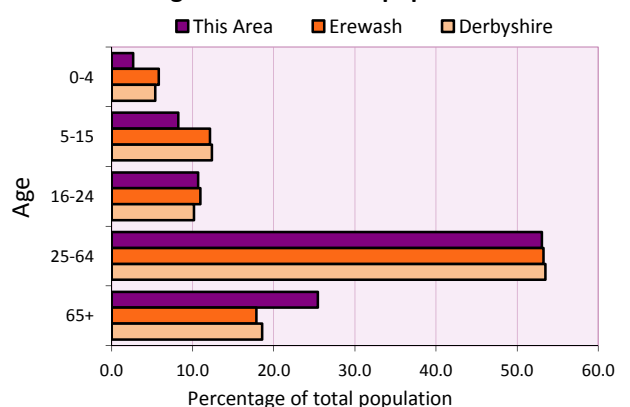

Morley

Area type and code
Parish (E04002831)

Population

Population change since 2001

Change in numbers	% change		
	This Area	Erewash	Derbyshire
+36	+9.5	+1.8	+4.8

2011 Census Table KS101EW and 2001 Census Table S001

Residents

	Number
Total resident population	413
- in households	378
- in communal establishments	35

Table KS101EW

Density of population

Area (hectares)	Persons per hectare		
	This Area	Erewash	Derbyshire
918	0.5	10.2	3.0

Table KS101EW

Age structure	Number of people	% of total population		
		This Area	Erewash	Derbyshire
0-4 years	11	2.7	5.8	5.4
5-15 years	34	8.2	12.1	12.4
16-24 years	44	10.7	10.9	10.2
25-64 years	219	53.0	53.3	53.5
65 and over	105	25.4	17.8	18.6

Table KS102EW

Age structure of the population

Households

Total households

Number	Average household size (persons)		
	This Area	Erewash	Derbyshire
167	2.47	2.30	2.31

Table KS101EW and KS403EW

Household types

Number	% of total households			
	This Area	Erewash	Derbyshire	
Single person households	39	23.4	29.1	28.9
Pensioner	20	12.0	12.5	13.0
Other	19	11.4	16.6	15.9
Households with dependent children				
All	30	18.0	28.3	27.6
Couple	26	15.6	19.7	19.9
Lone parent	1	0.6	7.1	6.2
No adult in employment	0	0.0	3.9	3.4
One person with a long-term health problem - or disability	5	3.0	4.5	4.5

Table KS105EW and KS106EW