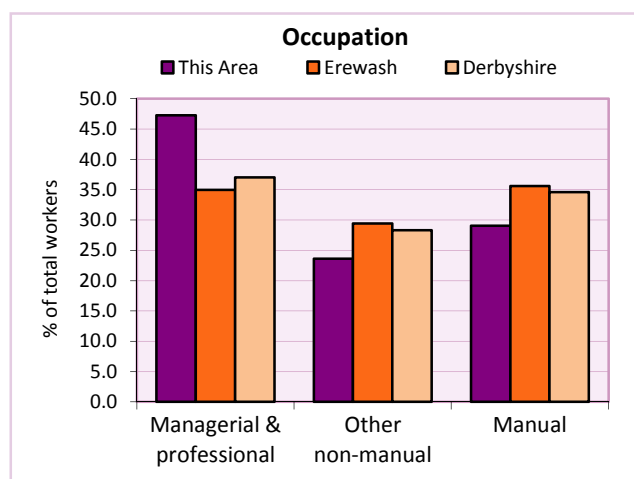

2011 Census: Summary Profile

Morley

Area type and code
Parish (E04002831)

Workforce (continued)

Industry (people aged 16-74 in employment)	Number of workers	% of people aged 16-74 in employment		
		This Area	Erewash	Derbyshire
Agriculture, forestry and fishing	15	7.4	0.3	1.0
Mining, quarrying and utilities	3	1.5	1.8	1.9
Manufacturing	31	15.3	16.3	14.9
Construction	11	5.4	8.7	8.5
Wholesale and retail	25	12.3	17.8	16.6
Business services	62	30.5	25.6	25.1
Public services	44	21.7	25.5	27.5
Other services	12	5.9	3.9	4.5

Chart category

Other

Other

Manufacturing

Other

Services

Services

Services

Services

Table KS605EW

Occupation (people aged 16-74 in employment)	Number of workers	% of people aged 16-74 in employment		
		This Area	Erewash	Derbyshire
Managers, directors & senior officials	32	15.8	10.0	10.9
Professional	46	22.7	13.6	15.1
Associate professional & technical	18	8.9	11.3	11.0
Administrative & secretarial	17	8.4	11.5	10.9
Skilled trades	31	15.3	13.7	13.3
Caring, leisure & other services	17	8.4	8.9	9.6
Sales & customer service	14	6.9	9.0	7.9
Process, plant & machine operatives	10	4.9	9.8	9.6
Elementary occupations	18	8.9	12.0	11.7

Chart category

Managerial & professional

Managerial & professional

Managerial & professional

Other non-manual

Manual

Other non-manual

Other non-manual

Manual

Manual

Table KS608EW

For an **explanation** of the various terms used in these tables, please see the accompanying **Glossary**.

Extension profiles covering the following topics in more detail will also be available:

Population, Economic Activity, Equalities, Health, Households, and Housing.

Profiles in Adobe Acrobat (pdf) format can be downloaded from the Derbyshire Observatory web site, which also provides interactive maps and charts - <http://observatory.derbyshire.gov.uk>

Please note that figures vary across the Census Profiles as different denominators are used. 2011 Census Table reference numbers are provided beneath each individual table in the Census Profiles should you require further information.

Version: 6.31